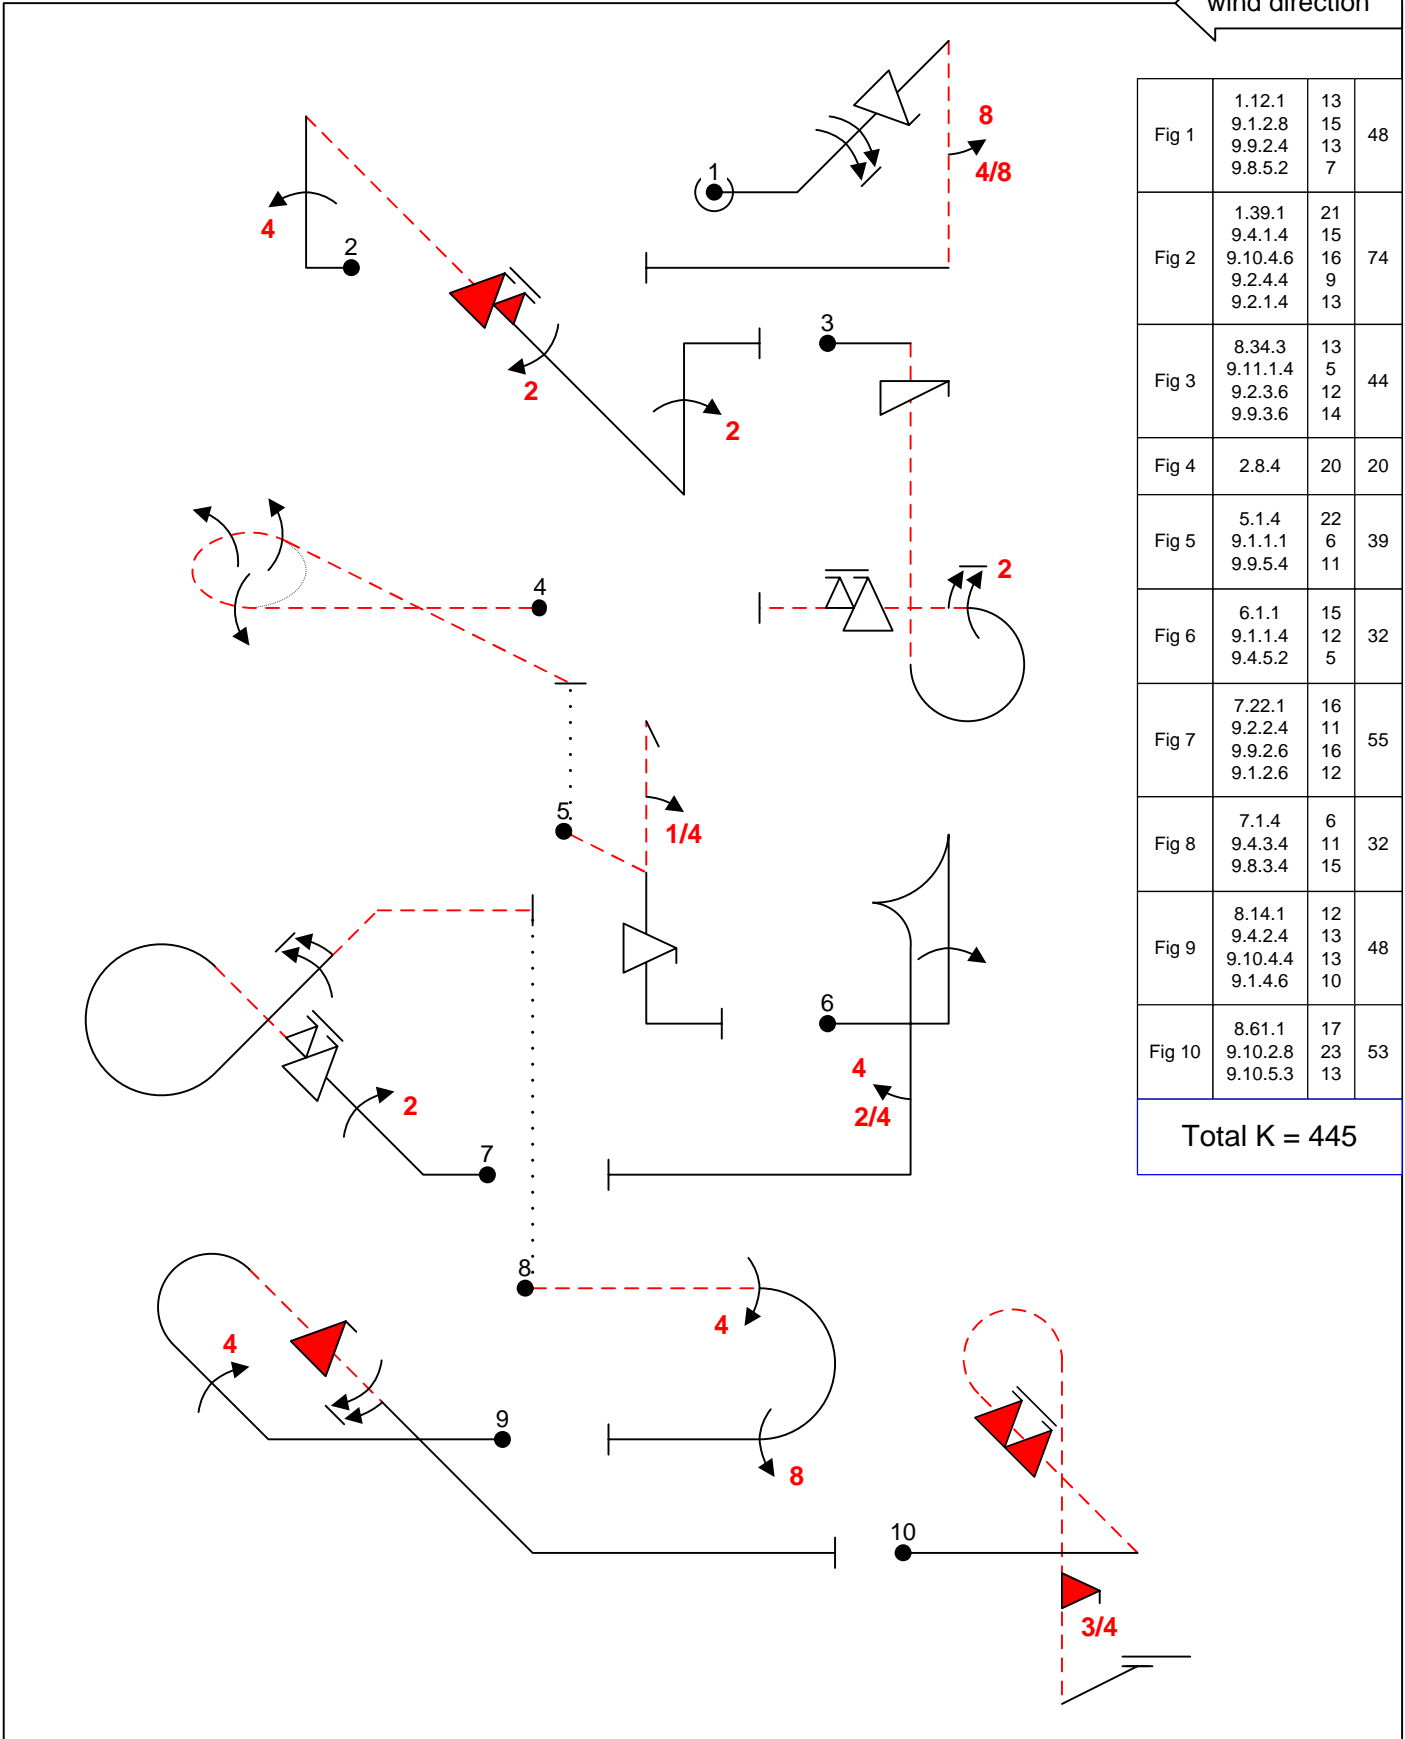

| | | |
|----------|---|-------------------------------|
| B | Contest: Tucson Aerobatic Shootout | Category: Invitational |
| | Date: Saturday | Program: Unknown D |

| | | | |
|--------|---|---------------------------|----|
| Fig 1 | 1.12.1 9.1.2.8 9.9.2.4 9.8.5.2 | 13 15 13 7 | 48 |
| Fig 2 | 1.39.1 9.4.1.4 9.10.4.6 9.2.4.4 9.2.1.4 | 21 15 16 9 13 | 74 |
| Fig 3 | 8.34.3 9.11.1.4 9.2.3.6 9.9.3.6 | 13 5 12 14 | 44 |
| Fig 4 | 2.8.4 | 20 | 20 |
| Fig 5 | 5.1.4 9.1.1.1 9.9.5.4 | 22 6 11 | 39 |
| Fig 6 | 6.1.1 9.1.1.4 9.4.5.2 | 15 12 5 | 32 |
| Fig 7 | 7.22.1 9.2.2.4 9.9.2.6 9.1.2.6 | 16 11 16 12 | 55 |
| Fig 8 | 7.1.4 9.4.3.4 9.8.3.4 | 6 11 15 | 32 |
| Fig 9 | 8.14.1 9.4.2.4 9.10.4.4 9.1.4.6 | 12 13 13 10 | 48 |
| Fig 10 | 8.61.1 9.10.2.8 9.10.5.3 | 17 23 13 | 53 |

Total K = 445

| | | |
|----------|---|-------------------------------|
| C | Contest: Tucson Aerobatic Shootout | Category: Invitational |
| | Date: Saturday | Program: Unknown D |